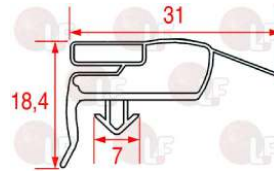

ILSA R_32502

ILSA 32502

Gaskets for refrigerators

3186585 SNAP-IN GASKET 1185x735 mm
 magnetic - grey colour
 for BLAST CHILLER 14T

ILSA 27573

3186590 SNAP-IN GASKET 724x699 mm
 magnetic - grey
 for DOOR 1/2 GE/PA