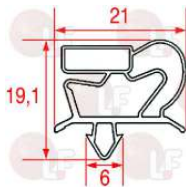

ILSA R_32502

ILSA 32502

Gaskets for refrigerators

3186585 SNAP-IN GASKET 1185x735 mm
 magnetic - grey colour
 for BLAST CHILLER 14T

ILSA 27573

3186590 SNAP-IN GASKET 724x699 mm
 magnetic - grey
 for DOOR 1/2 GE/PA

ILSA 31263

ILSA 33698

3186584 SNAP-IN GASKET 725x435 mm
 magnetic - grey color
 for BLAST CHILLER 5T CUBO
 for Blast chiller (ILSA) ABV0011

ILSA 29715

3186587 SNAP-IN GASKET 740x630 mm
 magnetic - grey colour
 for BLAST CHILLER 10T 700/800