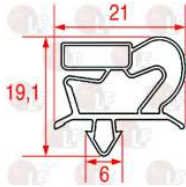

Gaskets for refrigerators

3186585 SNAP-IN GASKET 1185x735 mm
magnetic - grey colour
for BLAST CHILLER 14T

ILSA 27573