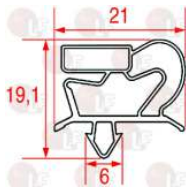

ILSA 31263

ILSA 33698

3186584 SNAP-IN GASKET 725x435 mm
 magnetic - grey color
 for BLAST CHILLER 5T CUBO
 for Blast chiller (ILSA) ABV0011

ILSA 29715

3186587 SNAP-IN GASKET 740x630 mm
 magnetic - grey colour
 for BLAST CHILLER 10T 700/800

ILSA 27375

3186586 SNAP-IN GASKET 950x735 mm
 magnetic - grey colour
 for BLAST CHILLER 10T

ILSA 27572

Suitable for:

ILSA

Suitable for:

Heating elements

3355674 HEATING ELEMENT 23W 220V