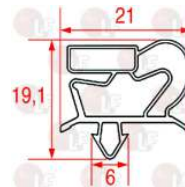

ILSA 31263

ILSA 33698

3186584 SNAP-IN GASKET 725x435 mm
 magnetic - grey color
 for BLAST CHILLER 5T CUBO
 for Blast chiller (ILSA) ABV0011

ILSA 29715

3186587 SNAP-IN GASKET 740x630 mm
 magnetic - grey colour
 for BLAST CHILLER 10T 700/800

ILSA 27375

3186586 SNAP-IN GASKET 950x735 mm
 magnetic - grey colour
 for BLAST CHILLER 10T

ILSA 27572

Suitable for:

ILSA

Suitable for:

Heating elements

3355674 HEATING ELEMENT 23W 220V